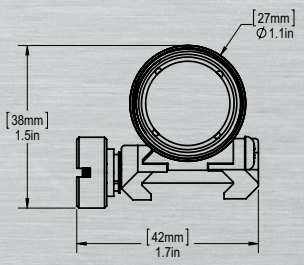

SPECIFICATIONS: LINE DRAWINGS

Prices and specifications subject to change without notice.
Exempt from US Export Controls

THE WORLD'S FINEST ILLUMINATION TOOLS, SUPPRESSORS, AND TACTICAL PRODUCTS™

18300 Mt. Baldy Circle, Fountain Valley, CA 92708 • 714-545-9444 • 800-828-8809 • Fax: 714-545-9537. www.surefire.com