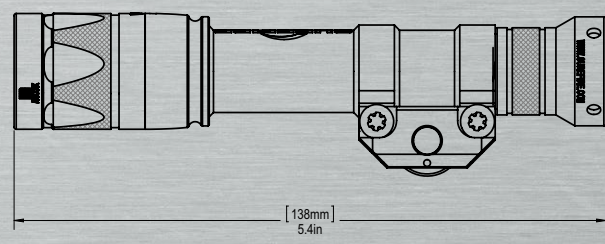

SPECIFICATIONS: LINE DRAWINGS

Prices and specifications subject to change without notice.
Exempt from US Export Controls

THE WORLD'S FINEST ILLUMINATION TOOLS, SUPPRESSORS, AND TACTICAL PRODUCTS™

18300 Mt. Baldy Circle, Fountain Valley, CA 92708 • 714-545-9444 • 800-828-8809 • Fax: 714-545-9537. www.surefire.com