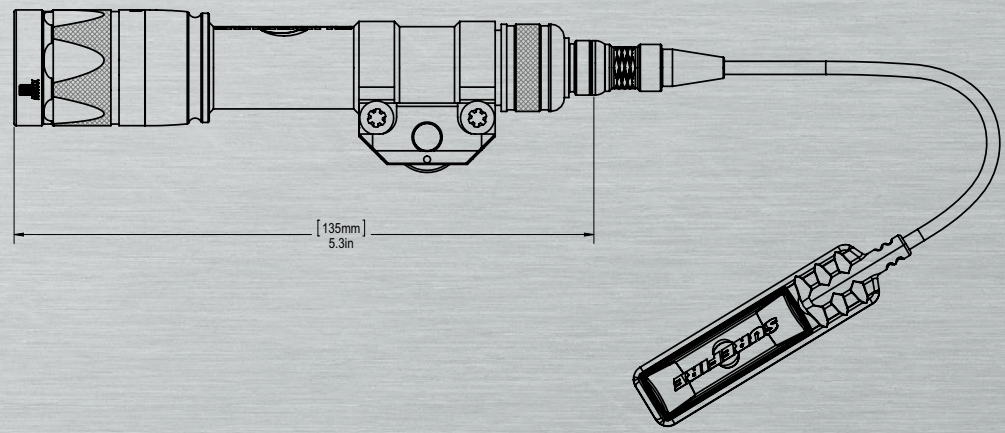

fly. The ergonomic M600V attaches quickly and securely to any MIL-STD-1913 rail via its integral thumbscrew clamp and is activated by clicking its pushbutton tailcap switch or, for fingertip control without altering your grip on the weapon, by pressing its pressure-activated tape switch (both included). Constructed of lightweight aerospace aluminum, hard anodized with a Mil-Spec finish, and O-ring sealed to keep out the elements, the tough M600V will endure combat-like conditions without any sacrifice in weapon maneuverability.

WHITE-LIGHT/IR LED WEAPONLIGHT w/ THUMBSCREW MOUNT

AVAILABLE ACCESSORIES:

SWITCHES:

UE07 SWITCH:
(Remote switch assembly for ScoutLights)
UPC: 084871859073

SR SWITCH:
(Remote dual switch for WeaponLights)
Various models available

SR-D-IT SWITCH:
(Remote dual switch for WeaponLight + ATPIAL laser device)
Various models available

SPECIFICATIONS: LINE DRAWINGS

Prices and specifications subject to change without notice.
Exempt from US Export Controls