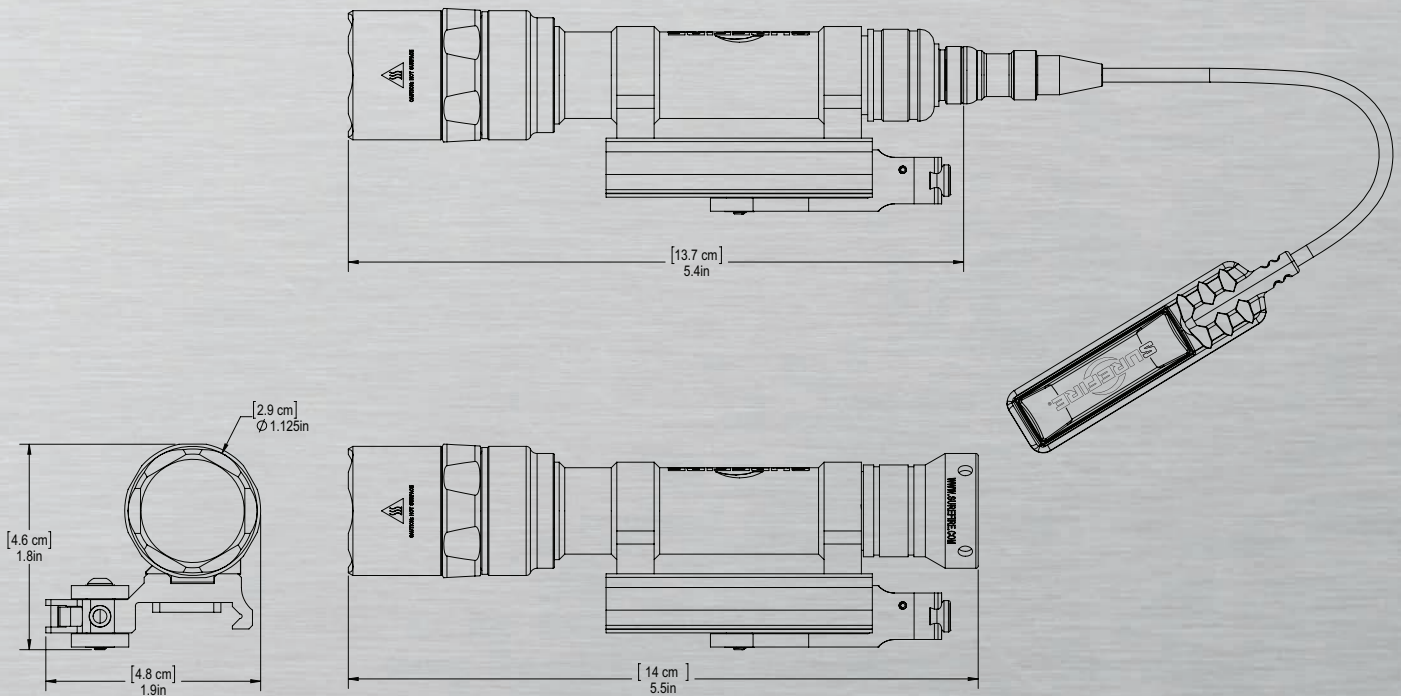

M620U SCOUT LIGHT®

ULTRA-HIGH-OUTPUT LED WEAPONLIGHT w/ SWING LEVER™ MOUNT

SPECIFICATIONS: LINE DRAWINGS

Prices and specifications subject to change without notice.
Exempt from US Export Controls

THE WORLD'S FINEST ILLUMINATION TOOLS, SUPPRESSORS, AND TACTICAL PRODUCTS™

18300 Mt. Baldy Circle, Fountain Valley, CA 92708 • 14-545-9444 • 00-828-8809 • ax: 714-545-9537. www.surefire.com